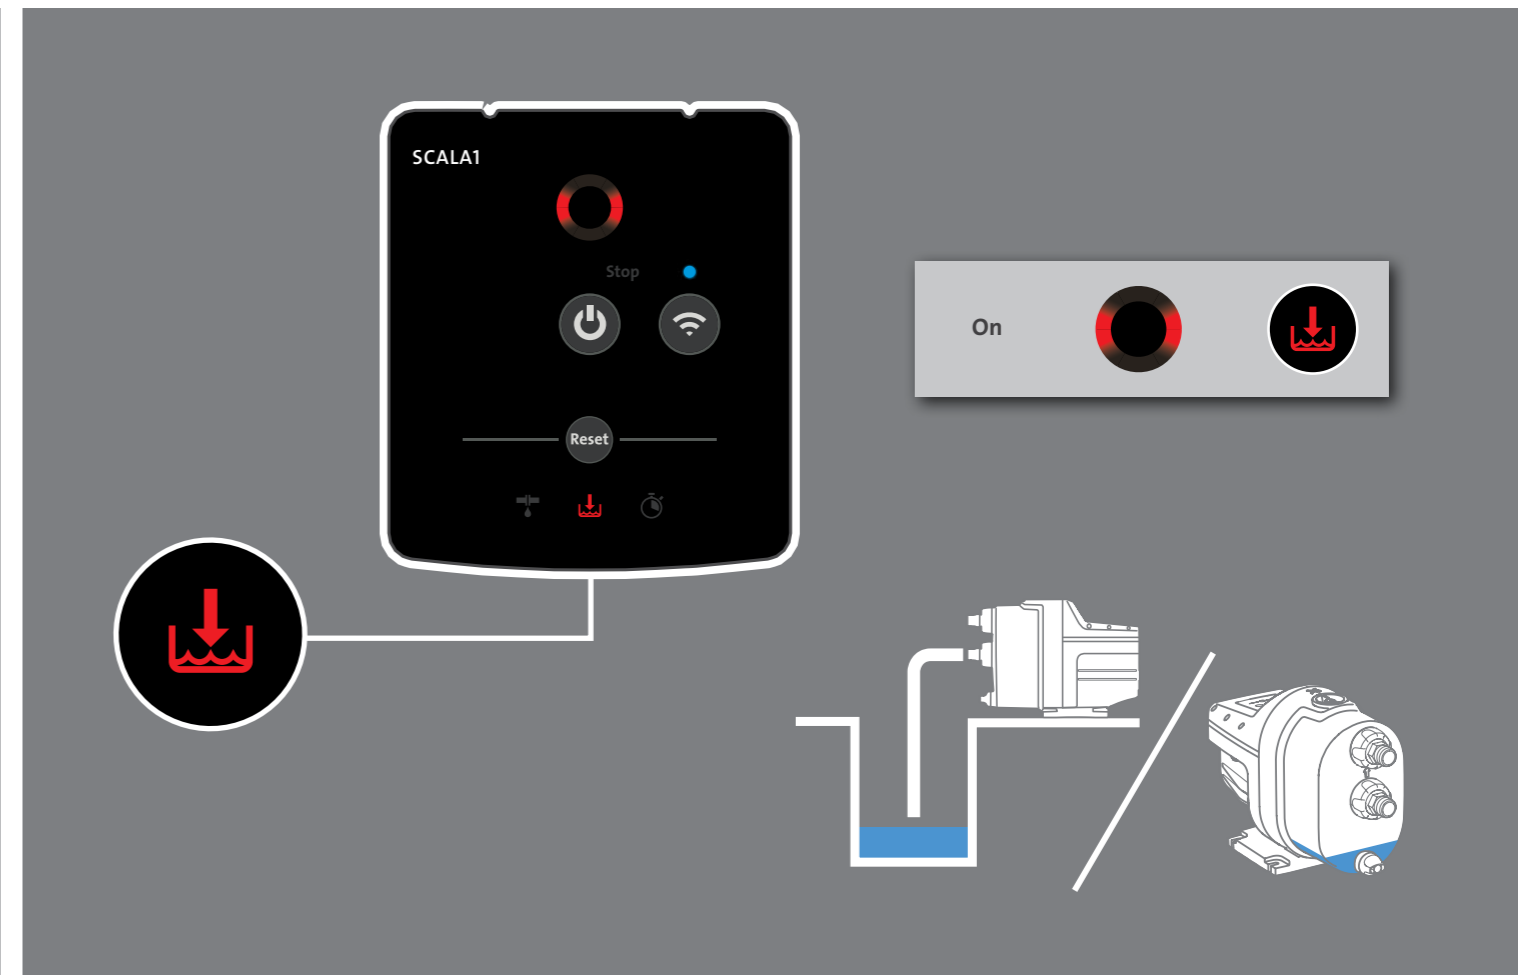

# SCALA1

<http://qr.grundfos.com/i/99735528>

PN8:  
Max. 8 bar / 0.8 MPa

- Voltage and frequency
- Ambient temperature

Min./Max.  
0 °C - + 45 °C /  
32 °F - + 113 °F

6

7

8

9

SCALA1

Stop

Reset

Off (default)

On

Bluetooth icon

Water tap icon

Water flow icon

The diagram shows the SCALA1 control panel with a power button, a stop button, a reset button, and a Bluetooth icon. Below the panel is a diagram of a water tap with a blue arrow pointing to a circular gauge that is half red and half white, indicating a water level or flow measurement.

GRUNDFOS X

GRUNDFOS X

QR code

<http://qr.grundfos.com/i/99735528>

The image shows a black Grundfos X pump unit with a red stripe. Above the pump is a control panel with three red icons: a plus sign with a drop, a crown with a drop, and a stopwatch. To the right of the pump is a white card with a QR code and a person reading a laptop icon. Below the QR code is the URL: <http://qr.grundfos.com/i/99735528>.