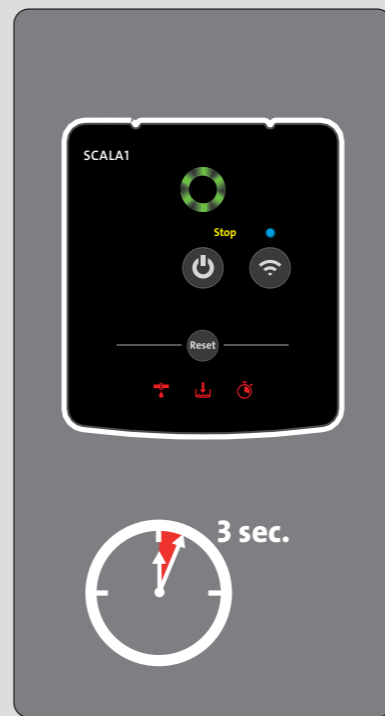

# SCALA1

<http://qr.grundfos.com/i/99735528>

PN8:  
Max. 8 bar / 0.8 MPa

- Voltage and frequency
- Ambient temperature

Min./Max.  
0 °C - + 45 °C /  
32 °F - + 113 °F

6

7

8

9

SCALA1

Stop

Reset

Off (default)

On

Bluetooth icon

Water tap icon

Water flow icon

The diagram shows the SCALA1 control panel with a power button, a stop button, a reset button, and a Bluetooth icon. Below the panel is a diagram of a water tap with a blue arrow pointing to a circular gauge that is half red and half white, indicating a water level or flow measurement.

GRUNDFOS X

GRUNDFOS X

QR code

<http://qr.grundfos.com/i/99735528>

The image shows a black Grundfos X pump unit with a red stripe. Above the pump is a control panel with three red icons: a plus sign with a drop, a crown with a drop, and a stopwatch. To the right of the pump is a white card with a QR code and a person reading a laptop icon. Below the QR code is the URL: <http://qr.grundfos.com/i/99735528>.