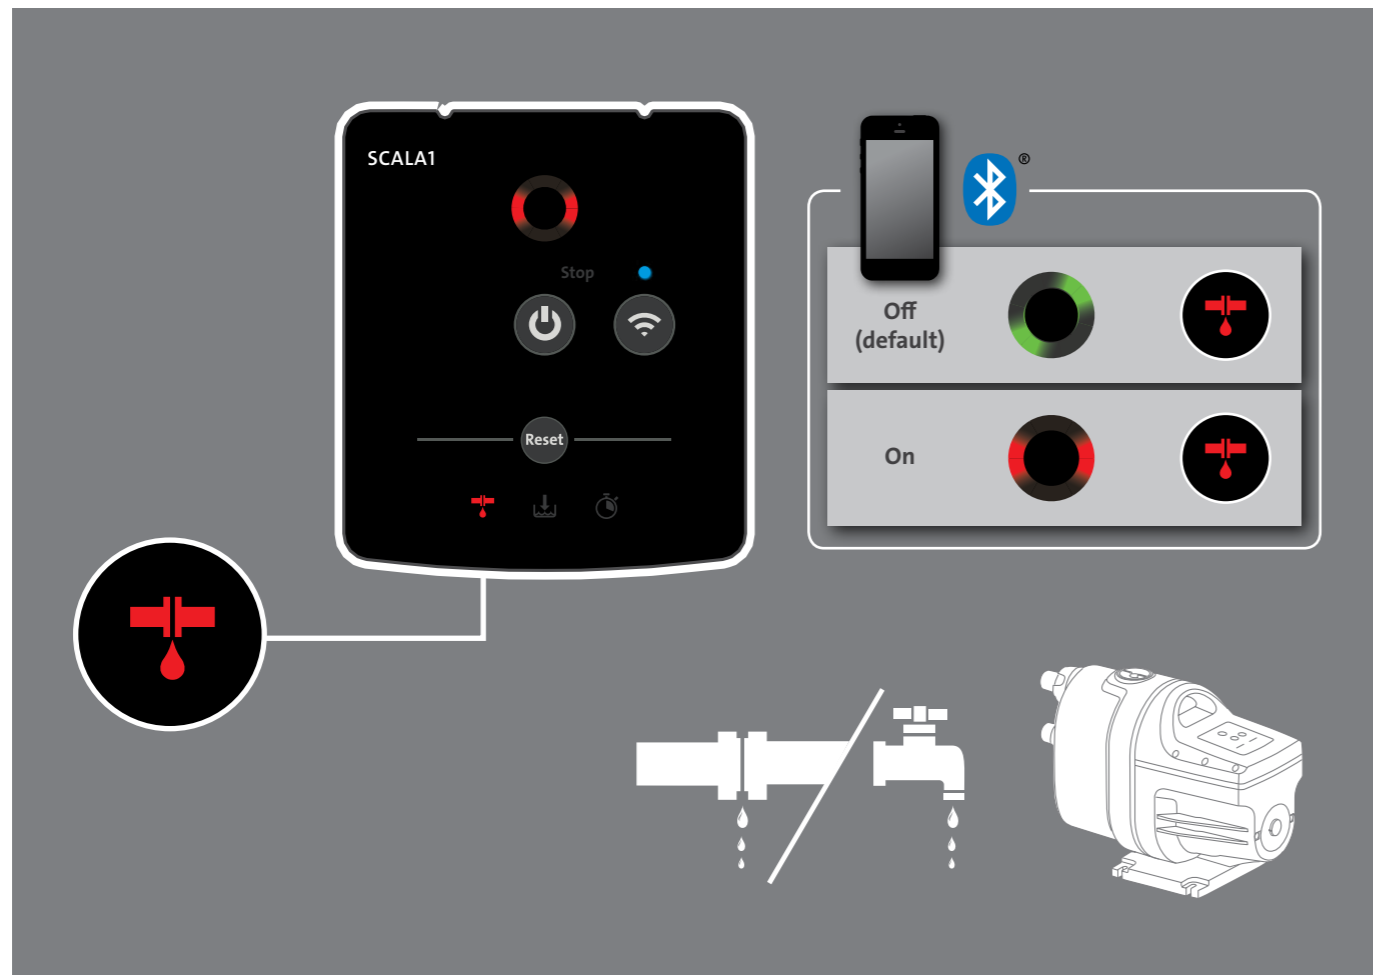

# SCALA1

<http://qr.grundfos.com/i/99735528>

PN8:  
Max. 8 bar / 0.8 MPa

- Voltage and frequency
- Ambient temperature

Min./Max.  
0 °C - + 45 °C /  
32 °F - + 113 °F

6

7

8

9

SCALA1

Stop

Reset

Off (default)

On

Bluetooth icon

Water tap icon

Water flow icon

The diagram shows the SCALA1 control panel with a power button, a stop button, a reset button, and a Bluetooth icon. Below the panel is a diagram of a water tap with a blue arrow pointing to a circular gauge that is half red and half white, indicating a water level or flow measurement.

GRUNDFOS X

GRUNDFOS X

QR code

<http://qr.grundfos.com/i/99735528>

The image shows a black Grundfos X pump unit with a red stripe. Above the pump is a control panel with three red icons: a plus sign with a drop, a crown with a drop, and a stopwatch. To the right of the pump is a white card with a QR code and a person reading a laptop icon. Below the QR code is the URL: <http://qr.grundfos.com/i/99735528>.