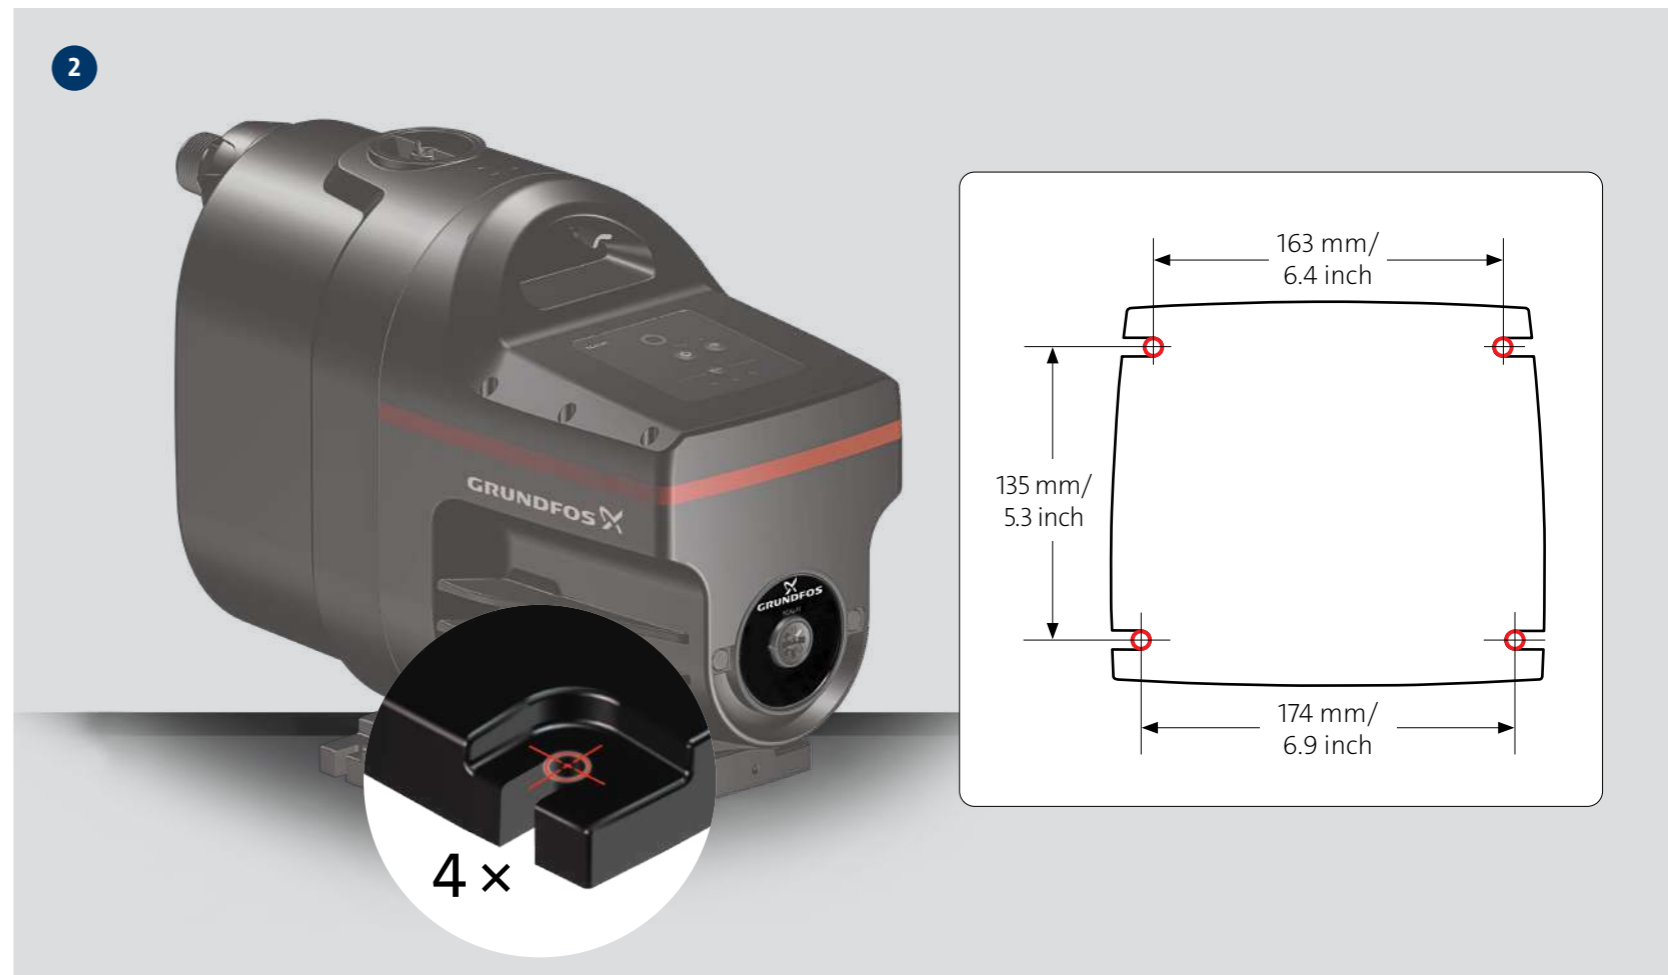

# SCALA1

<http://qr.grundfos.com/i/99735528>

PN8:  
Max. 8 bar / 0.8 MPa

- Voltage and frequency
- Ambient temperature

Min./Max.  
0 °C - + 45 °C /  
32 °F - + 113 °F

6

7

8

9

SCALA1

Stop

Reset

Off (default)

On

Bluetooth icon

Water tap icon

Water flow icon

The diagram shows the SCALA1 control panel with a power button, a stop button, a reset button, and a Bluetooth icon. Below the panel is a diagram of a water tap with a blue arrow pointing to a circular gauge that is half red and half white, indicating a water level or flow measurement.

GRUNDFOS X

GRUNDFOS X

QR code

<http://qr.grundfos.com/i/99735528>

The image shows a black Grundfos X pump unit with a red stripe. Above the pump is a control panel with three red icons: a plus sign with a drop, a crown with a drop, and a stopwatch. To the right of the pump is a white card with a QR code and a person reading a laptop icon. Below the QR code is the URL: <http://qr.grundfos.com/i/99735528>.