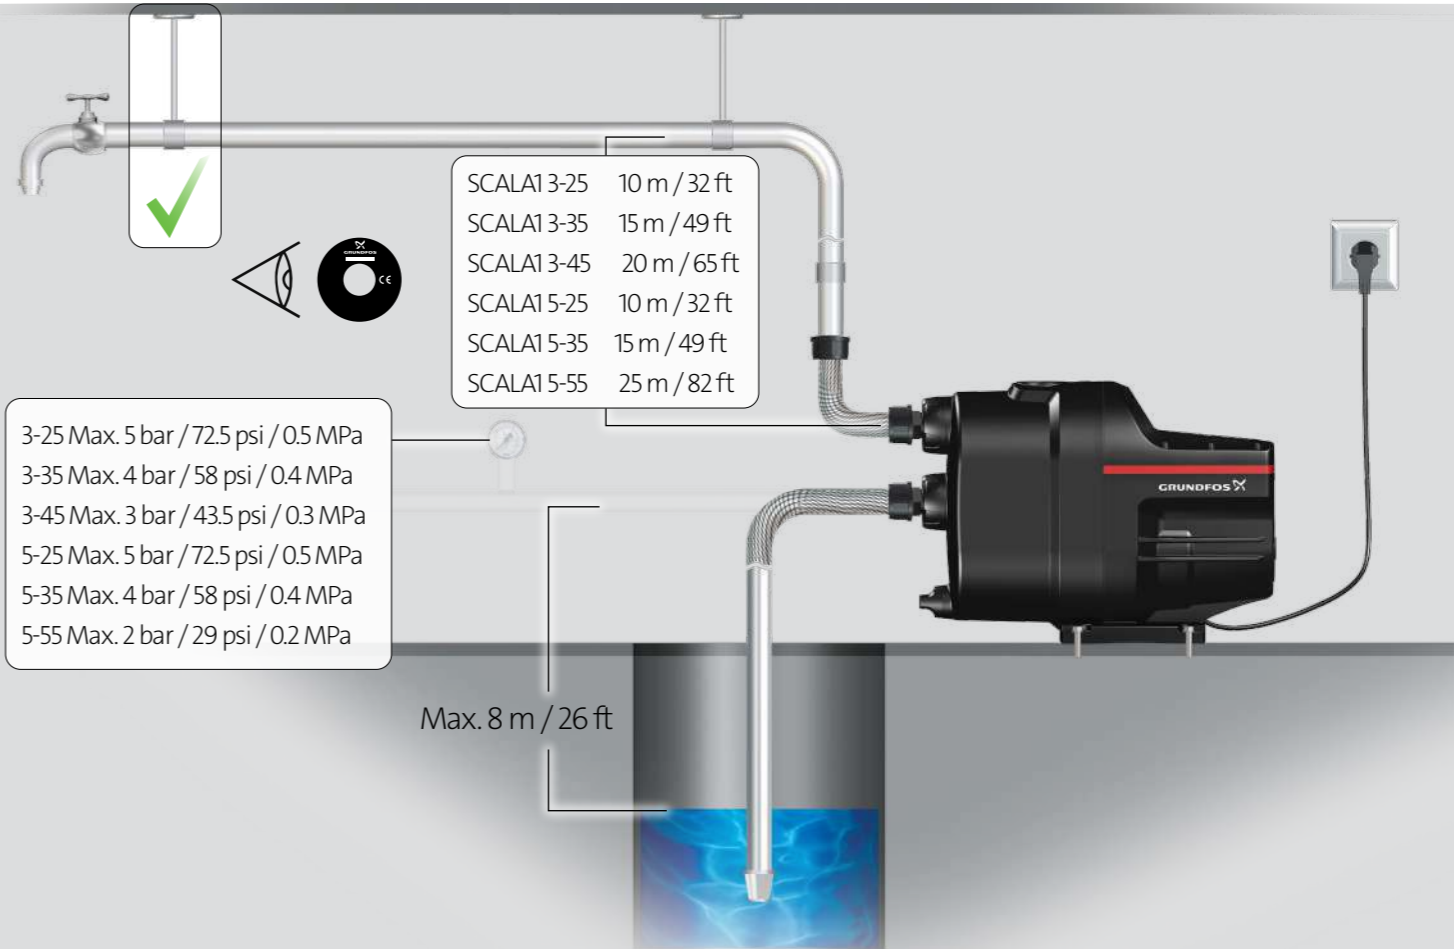

# SCALA1

<http://qr.grundfos.com/i/99735528>

PN8:  
Max. 8 bar / 0.8 MPa

- Voltage and frequency
- Ambient temperature

Min./Max.  
0 °C - + 45 °C /  
32 °F - + 113 °F

6

7

8

9

SCALA1

Stop

Reset

Off (default)

On

Bluetooth icon

Water tap icon

Water flow icon

The diagram shows the SCALA1 control panel with a power button, a stop button, a reset button, and a Bluetooth icon. Below the panel is a diagram of a water tap with a blue arrow pointing to a circular gauge that is half red and half white, indicating a water level or flow measurement.

GRUNDFOS X

GRUNDFOS X

QR code

<http://qr.grundfos.com/i/99735528>

The image shows a black Grundfos X pump unit with a red stripe. Above the pump is a control panel with three red icons: a plus sign with a drop, a crown with a drop, and a stopwatch. To the right of the pump is a white card with a QR code and a person reading a laptop icon. Below the QR code is the URL: <http://qr.grundfos.com/i/99735528>.