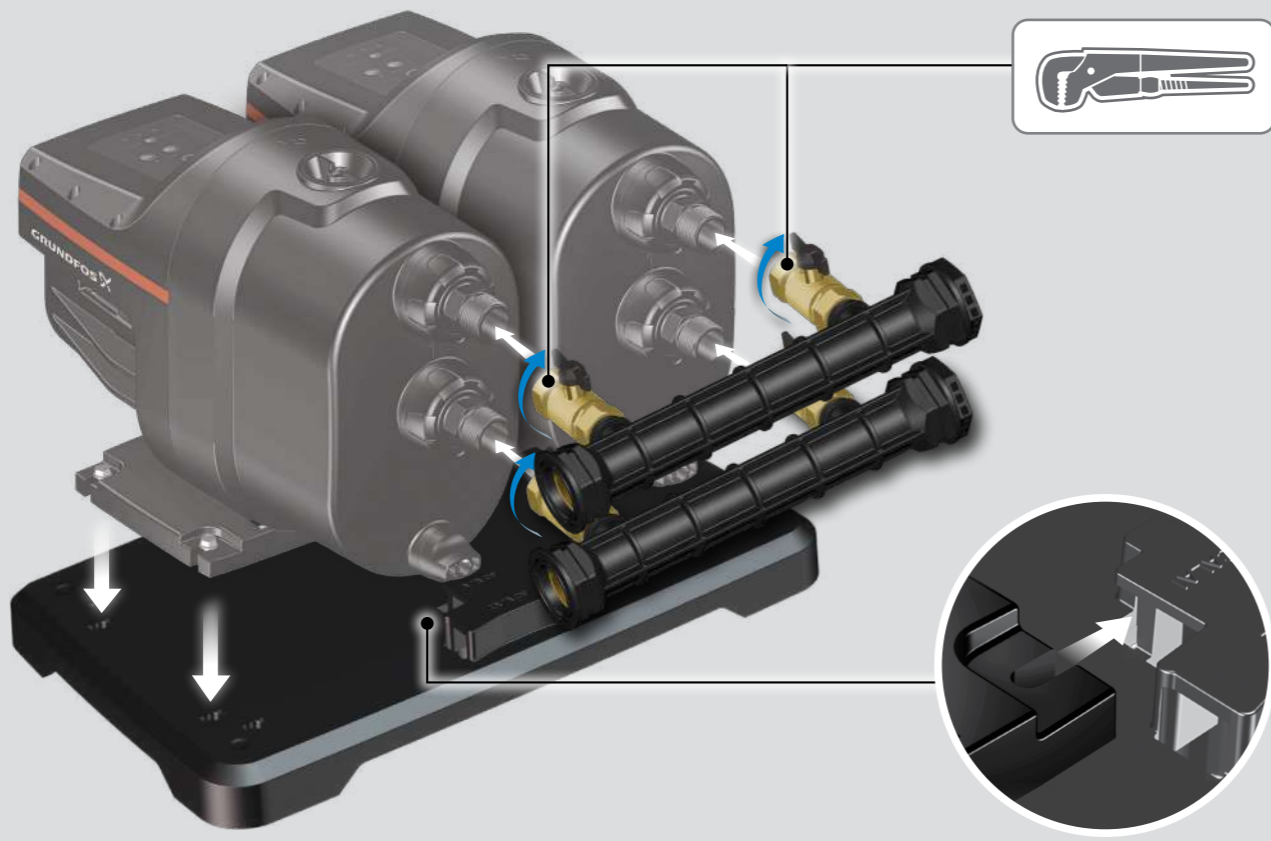

Water flow icon

The diagram shows the SCALA1 control panel with a power button, a stop button, a reset button, and a Bluetooth icon. Below the panel is a diagram of a water tap with a blue arrow pointing to a circular gauge that is half red and half white, indicating a water level or flow measurement.

GRUNDFOS X

GRUNDFOS X

QR code

<http://qr.grundfos.com/i/99735528>

The image shows a black Grundfos X pump unit with a red stripe. Above the pump is a control panel with three red icons: a plus sign with a drop, a crown with a drop, and a stopwatch. To the right of the pump is a white card with a QR code and a person reading a laptop icon. Below the QR code is the URL: <http://qr.grundfos.com/i/99735528>.