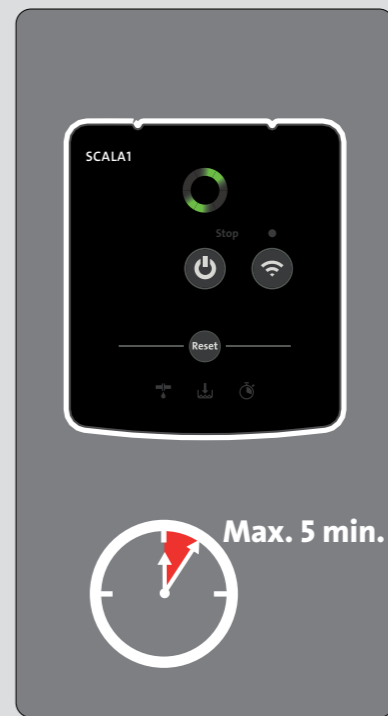

# SCALA1

<http://qr.grundfos.com/i/99735528>

PN8:  
Max. 8 bar / 0.8 MPa

- Voltage and frequency
- Ambient temperature

Min./Max.  
0 °C - + 45 °C /  
32 °F - + 113 °F

6

7

8

9

SCALA1

Stop

Reset

Off (default)

On

Bluetooth icon

Water tap icon

Water flow icon

The diagram shows the SCALA1 control panel with a power button, a stop button, a reset button, and a Bluetooth icon. Below the panel is a diagram of a water tap with a blue arrow pointing to a circular gauge that is half red and half white, indicating a water level or flow measurement.

GRUNDFOS X

GRUNDFOS X

QR code

<http://qr.grundfos.com/i/99735528>

The image shows a black Grundfos X pump unit with a red stripe. Above the pump is a control panel with three red icons: a plus sign with a drop, a crown with a drop, and a stopwatch. To the right of the pump is a white card with a QR code and a person reading a laptop icon. Below the QR code is the URL: <http://qr.grundfos.com/i/99735528>.