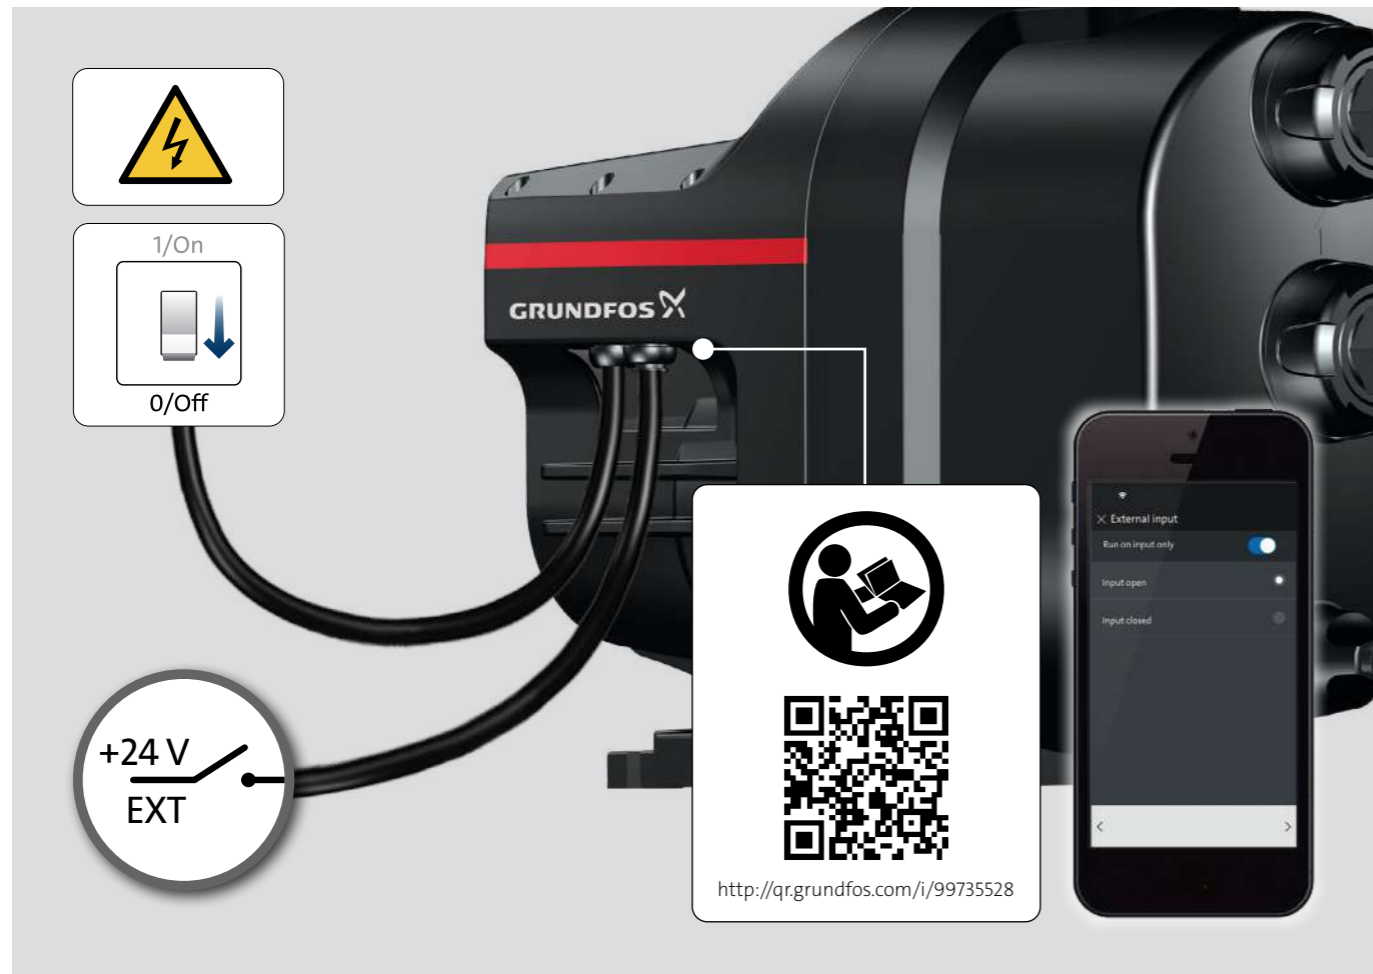

# SCALA1

<http://qr.grundfos.com/i/99735528>

PN8:  
Max. 8 bar / 0.8 MPa

- Voltage and frequency
- Ambient temperature

Min./Max.  
0 °C - + 45 °C /  
32 °F - + 113 °F

6

7

8

9

SCALA1

Stop

Reset

Off (default)

On

Bluetooth icon

Water tap icon

Water flow icon

The diagram shows the SCALA1 control panel with a power button, a stop button, a reset button, and a Bluetooth icon. Below the panel is a diagram of a water tap with a blue arrow pointing to a circular gauge that is half red and half white, indicating a water level or flow measurement.

GRUNDFOS X

GRUNDFOS X

QR code

<http://qr.grundfos.com/i/99735528>

The image shows a black Grundfos X pump unit with a red stripe. Above the pump is a control panel with three red icons: a plus sign with a drop, a crown with a drop, and a stopwatch. To the right of the pump is a white card with a QR code and a person reading a laptop icon. Below the QR code is the URL: <http://qr.grundfos.com/i/99735528>.