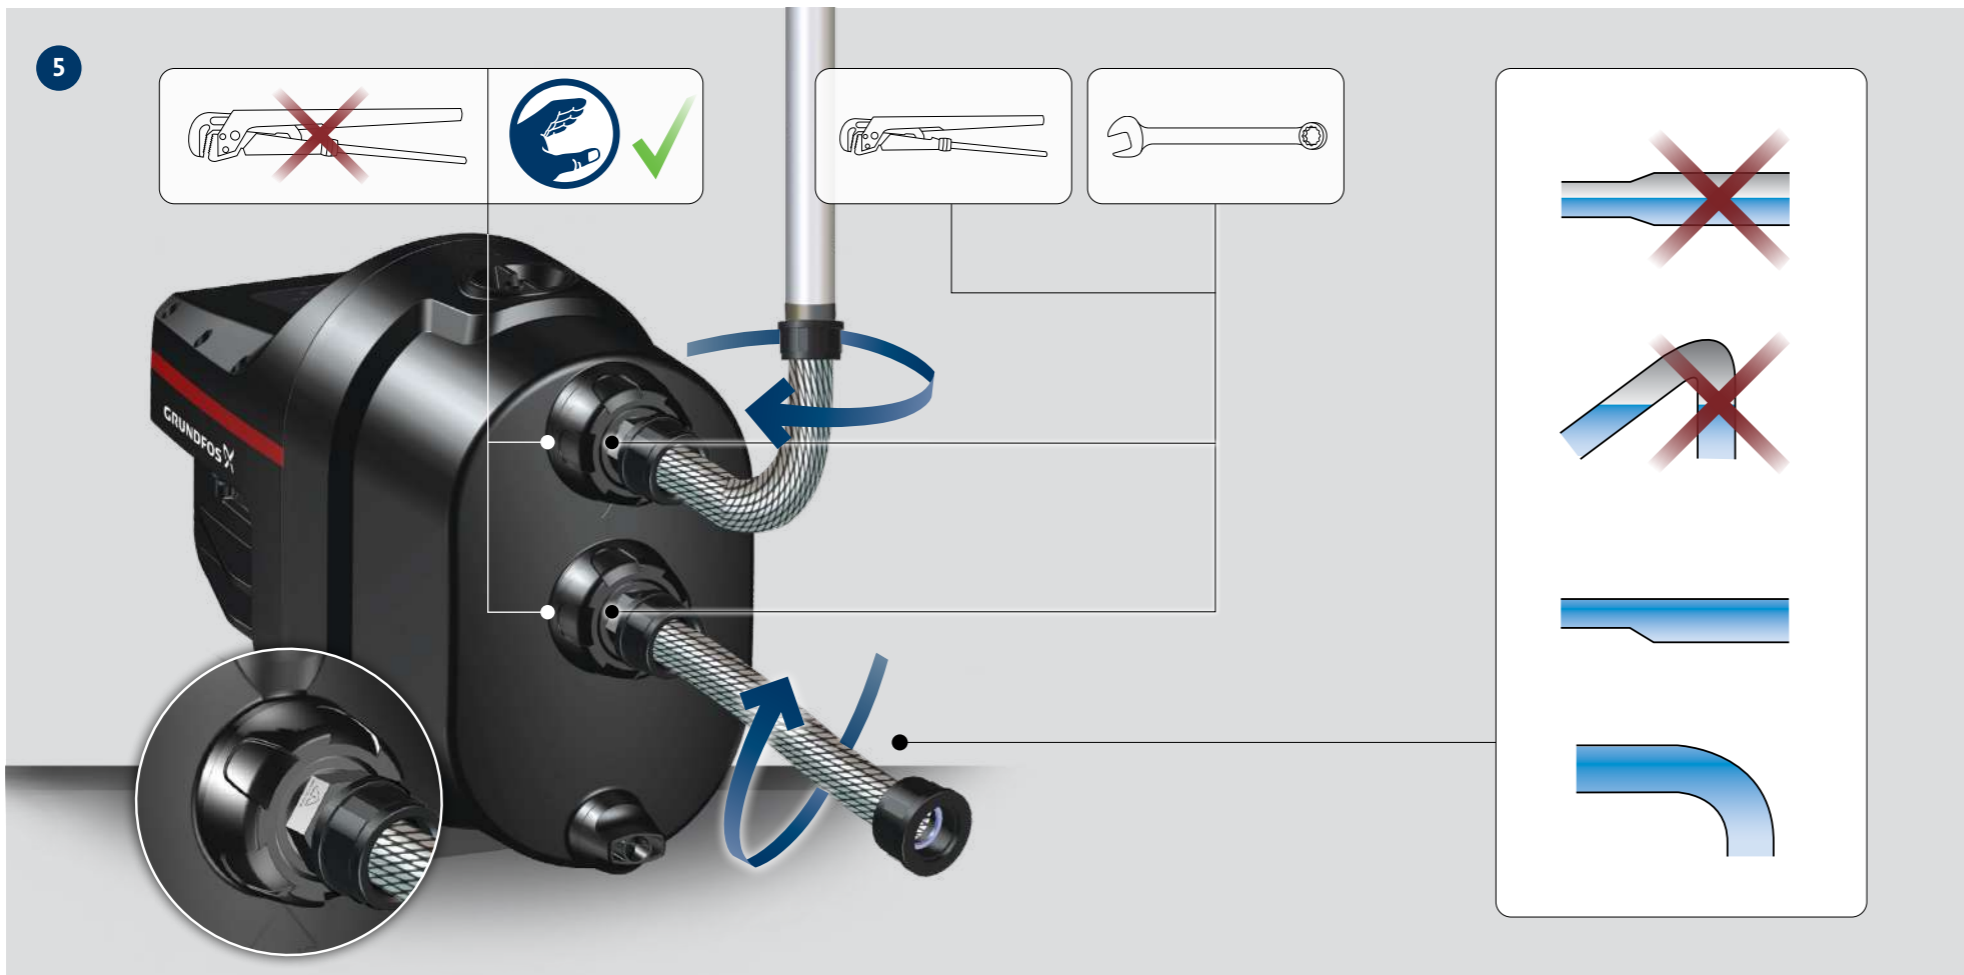

# SCALA1

<http://qr.grundfos.com/i/99735528>

PN8:  
Max. 8 bar / 0.8 MPa

- Voltage and frequency
- Ambient temperature

Min./Max.  
0 °C - + 45 °C /  
32 °F - + 113 °F

6

7

8

9

SCALA1

Stop

Reset

Off (default)

On

Bluetooth icon

Water tap icon

Water flow icon

The diagram shows the SCALA1 control panel with a power button, a stop button, a reset button, and a Bluetooth icon. Below the panel is a diagram of a water tap with a blue arrow pointing to a circular gauge that is half red and half white, indicating a water level or flow measurement.

GRUNDFOS X

GRUNDFOS X

QR code

<http://qr.grundfos.com/i/99735528>

The image shows a black Grundfos X pump unit with a red stripe. Above the pump is a control panel with three red icons: a plus sign with a drop, a crown with a drop, and a stopwatch. To the right of the pump is a white card with a QR code and a person reading a laptop icon. Below the QR code is the URL: <http://qr.grundfos.com/i/99735528>.