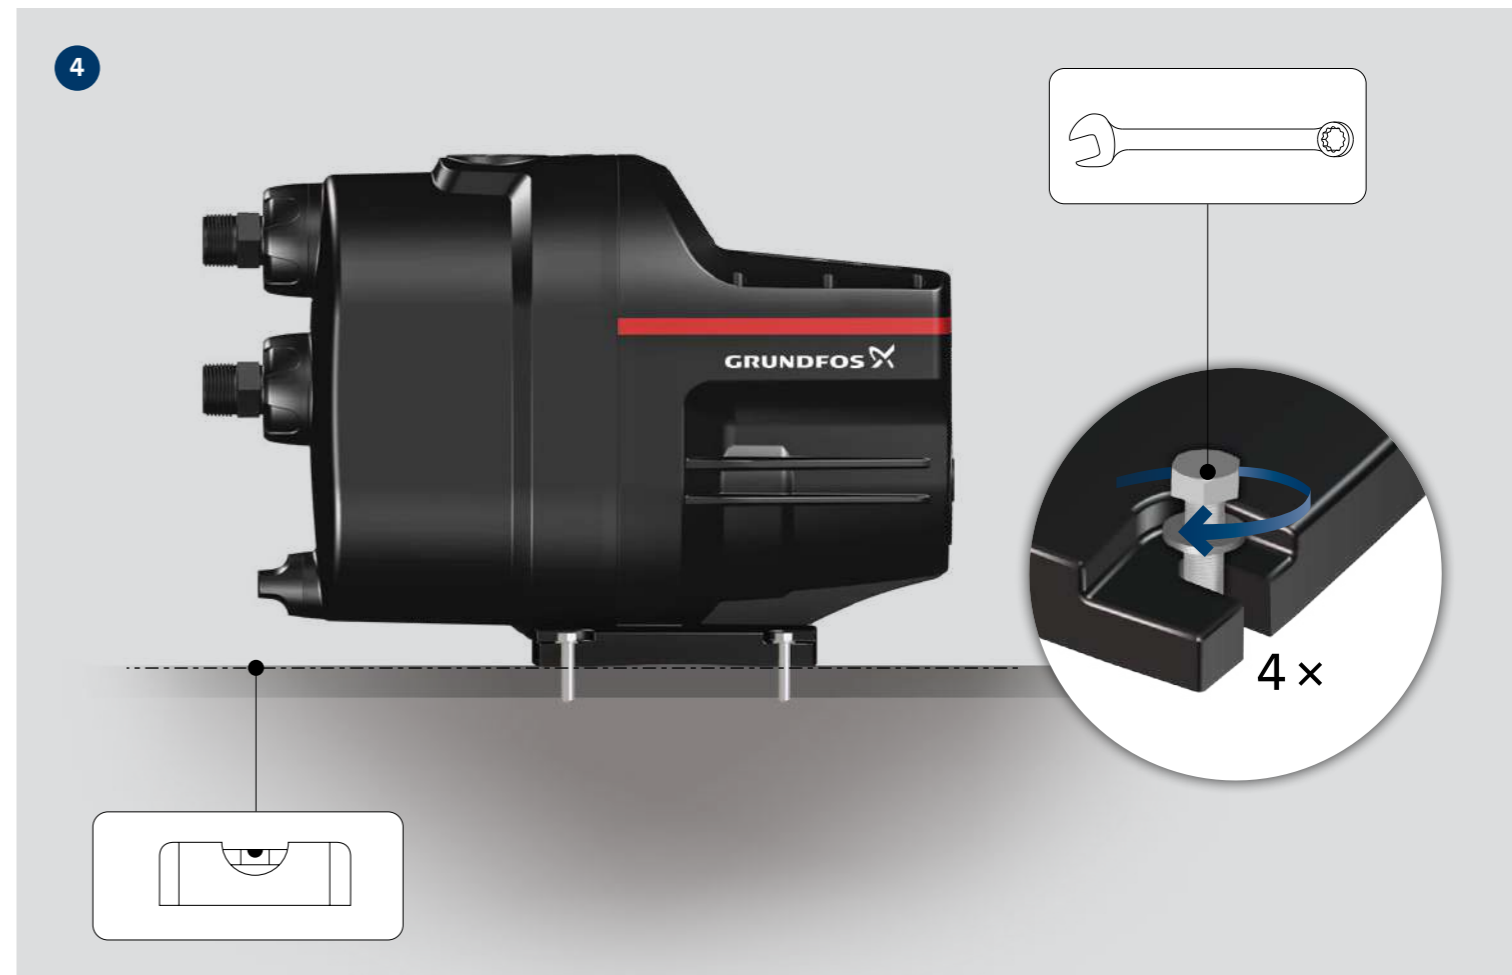

# SCALA1

<http://qr.grundfos.com/i/99735528>

PN8:  
Max. 8 bar / 0.8 MPa

- Voltage and frequency
- Ambient temperature

Min./Max.  
0 °C - + 45 °C /  
32 °F - + 113 °F

6

7

8

9

SCALA1

Stop

Reset

Off (default)

On

Bluetooth icon

Water tap icon

Water flow icon

The diagram shows the SCALA1 control panel with a power button, a stop button, a reset button, and a Bluetooth icon. Below the panel is a diagram of a water tap with a blue arrow pointing to a circular gauge that is half red and half white, indicating a water level or flow measurement.

GRUNDFOS X

GRUNDFOS X

QR code

<http://qr.grundfos.com/i/99735528>

The image shows a black Grundfos X pump unit with a red stripe. Above the pump is a control panel with three red icons: a plus sign with a drop, a crown with a drop, and a stopwatch. To the right of the pump is a white card with a QR code and a person reading a laptop icon. Below the QR code is the URL: <http://qr.grundfos.com/i/99735528>.