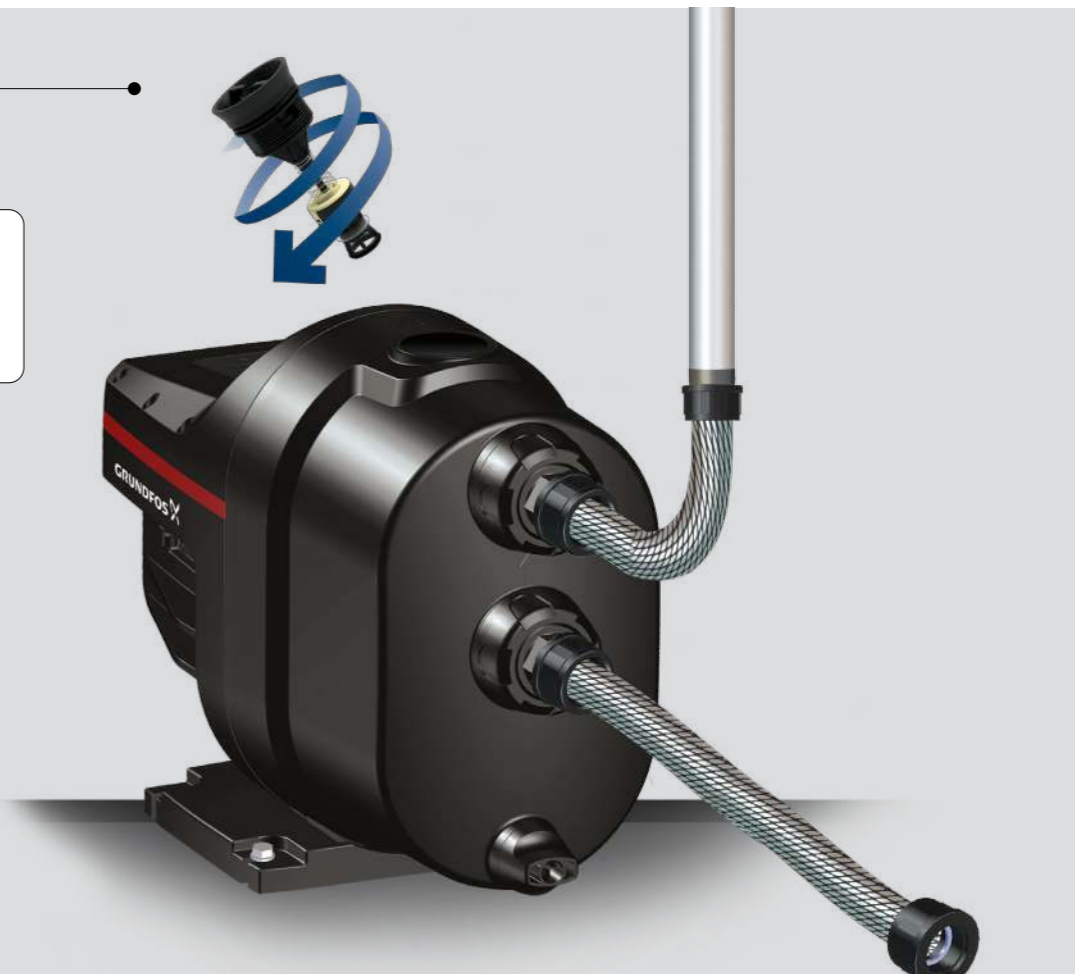

# SCALA1

<http://qr.grundfos.com/i/99735528>

PN8:  
Max. 8 bar / 0.8 MPa

- Voltage and frequency
- Ambient temperature

Min./Max.  
0 °C - + 45 °C /  
32 °F - + 113 °F

6

7

8

9

SCALA1

Stop

Reset

Off (default)

On

Bluetooth icon

Water tap icon

Water flow icon

The diagram shows the SCALA1 control panel with a power button, a stop button, a reset button, and a Bluetooth icon. Below the panel is a diagram of a water tap with a blue arrow pointing to a circular gauge that is half red and half white, indicating a water level or flow measurement.

GRUNDFOS X

GRUNDFOS X

QR code

<http://qr.grundfos.com/i/99735528>

The image shows a black Grundfos X pump unit with a red stripe. Above the pump is a control panel with three red icons: a plus sign with a drop, a crown with a drop, and a stopwatch. To the right of the pump is a white card with a QR code and a person reading a laptop icon. Below the QR code is the URL: <http://qr.grundfos.com/i/99735528>.