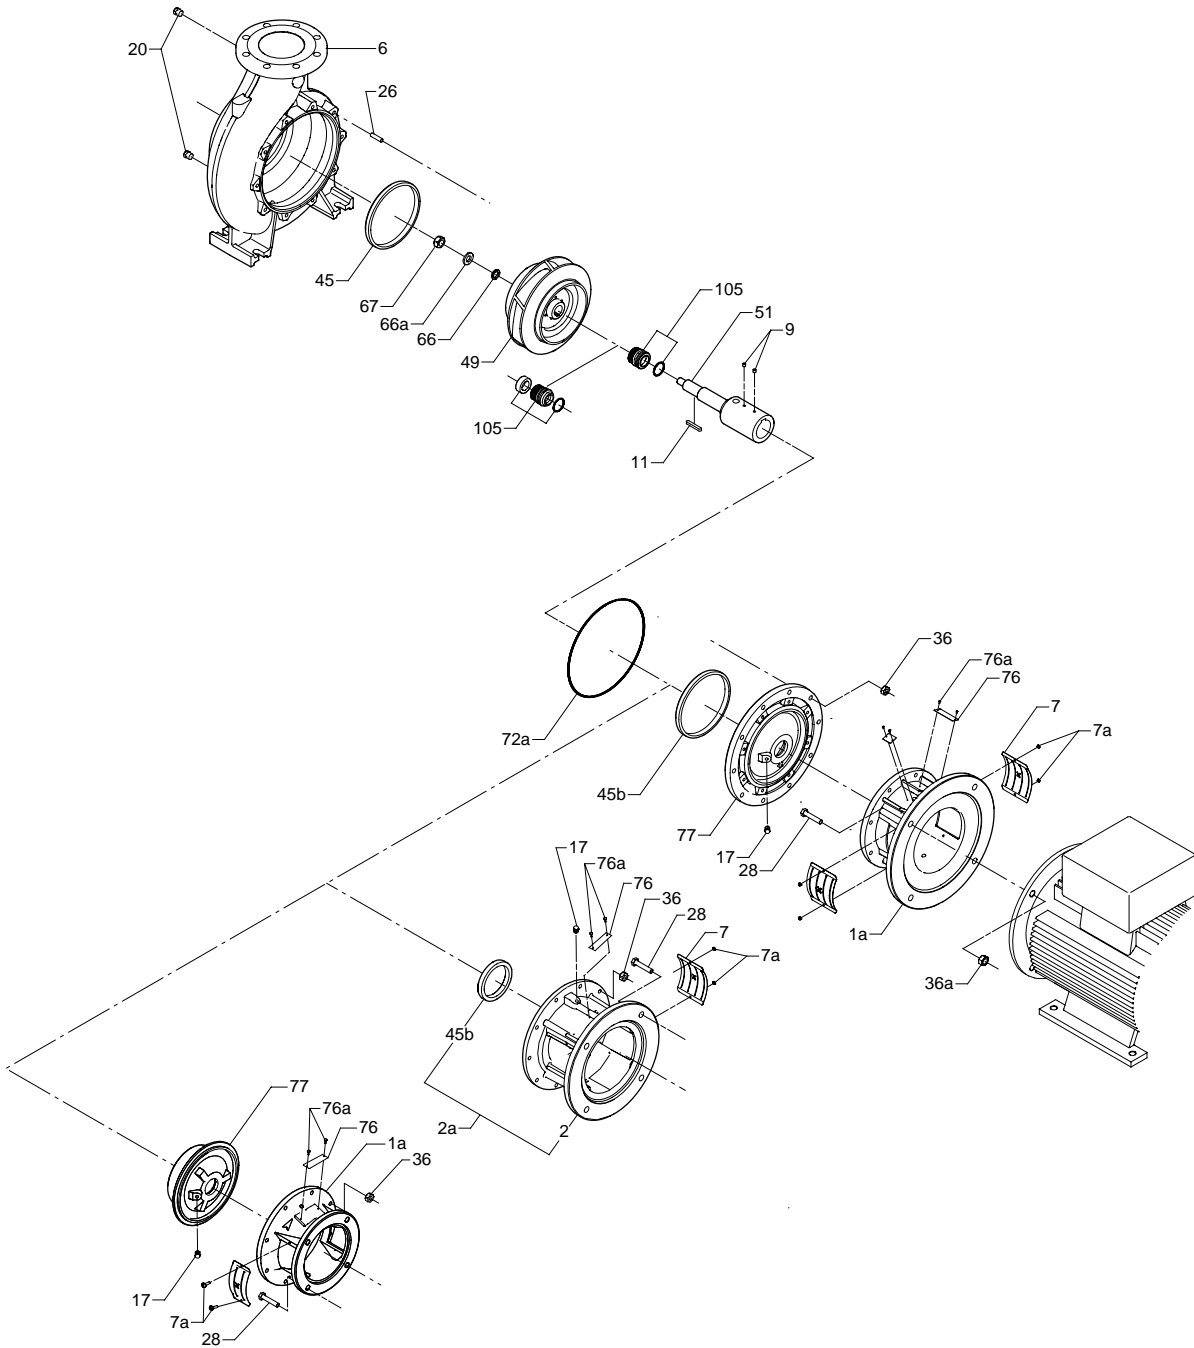

TIM02 9076 4004