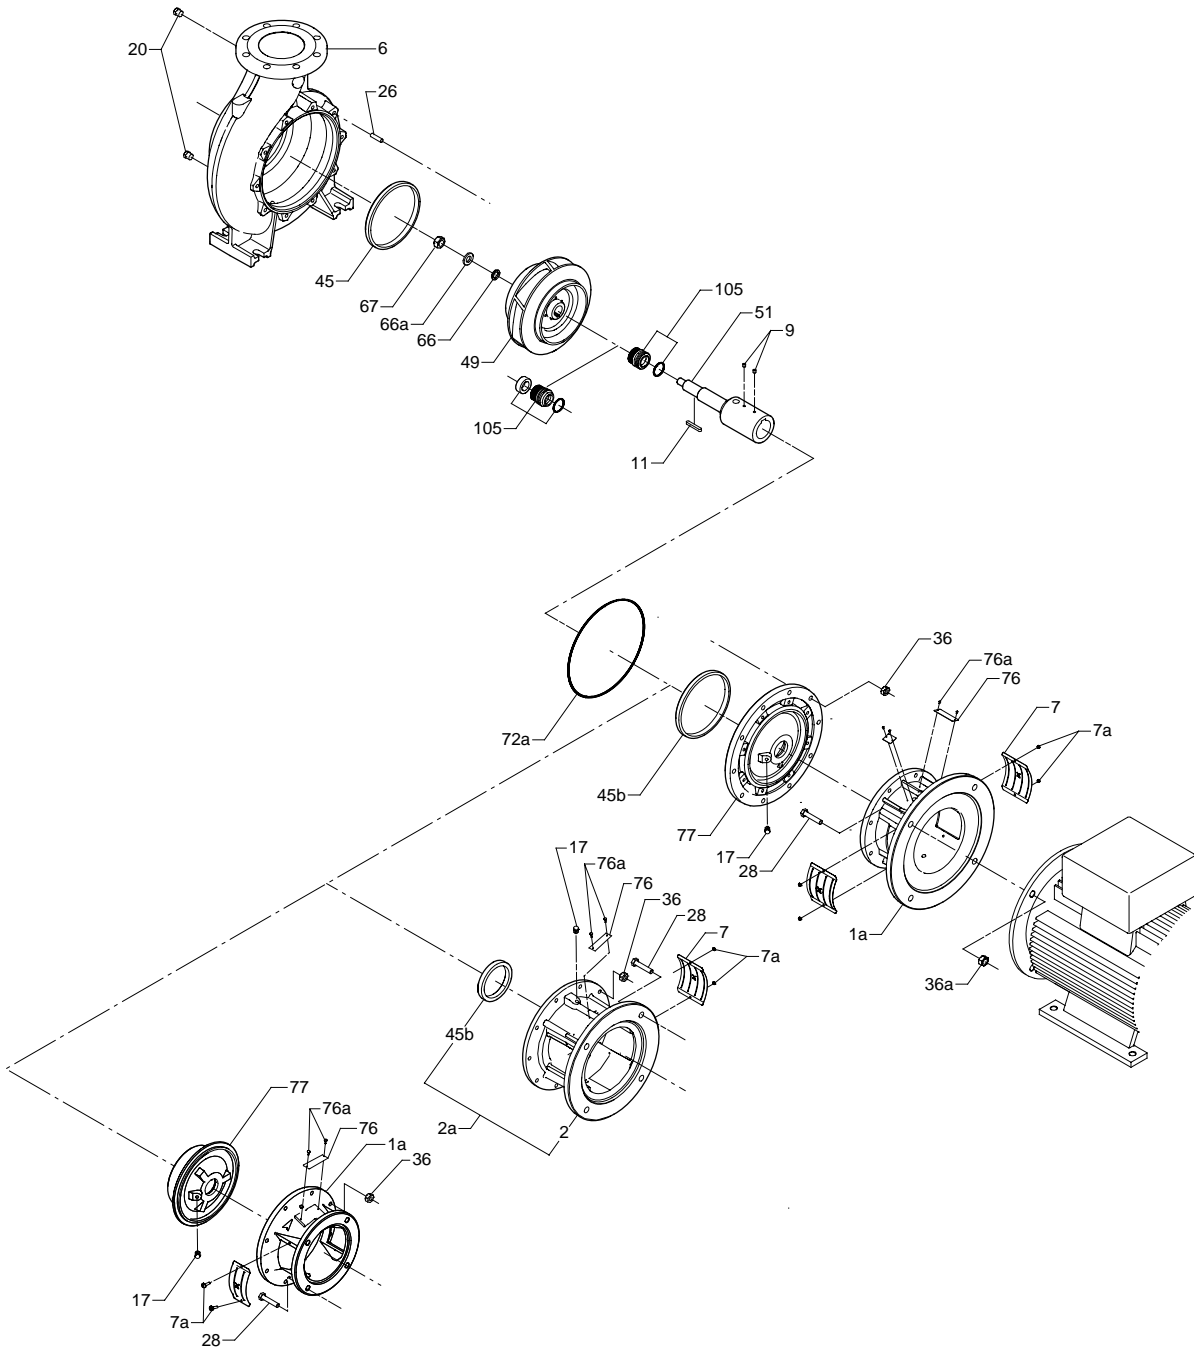

Ø55 mm shaft

Pump type: 150-315, 150-400

Cast iron and stainless steel 1.4408

Pos.	Kit No	96306475	96658801	96306476	96658802	96306477	96658803	96658804
	Description	BAQE	BAQV	BQQE	BQQV	GQQE	GQQV	BBQE
72A	O-ring (2 pcs)	1	1	1	1	1	1	1
105a	Shaft seal	1	1	1	1	1	1	1

Pos.	Kit No	96658805	96658807	96658810	96658811	96658808	96658809
	Description	BQBE	DAQF	AQQE	AQQV	AQAE	AQAV
72A	O-ring (2 pcs)	1	1	1	1	1	1
105a	Shaft seal	1	1	1	1	1	1

Ø60 mm shaft

Pump type: 125-500, 150-500

Cast iron and stainless steel 1.4408

Pos.	Kit No	96658812	96658815	96658813	96658816	96658814	96658817	96658818
	Description	BAQE	BAQV	BQQE	BQQV	GQQE	GQQV	BBQE
72A	O-ring	1	1	1	1	1	1	1
105a	Shaft seal	1	1	1	1	1	1	1

Pos.	Kit No	96658819	96658820	96658823	96658824	96658821	96658822
	Description	BQBE	DAQF	AQQE	AQQV	AQAE	AQAV
72A	O-ring	1	1	1	1	1	1
105a	Shaft seal	1	1	1	1	1	1

TM02 9076 4004