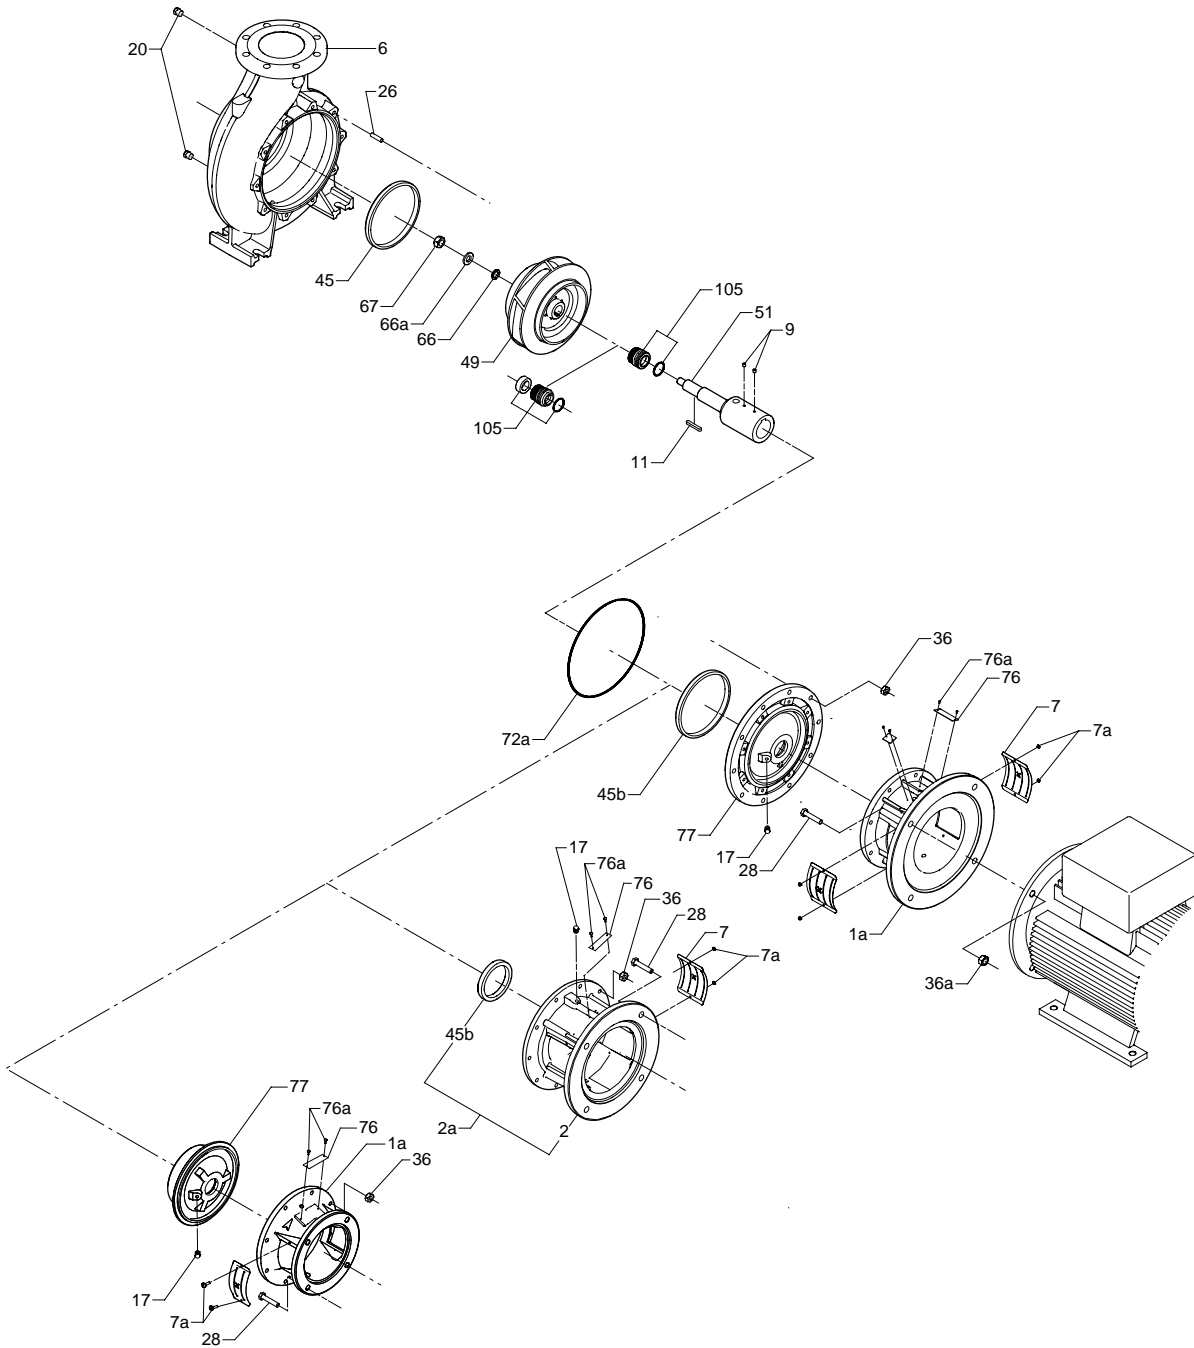

Shaft seal kit

Ø28 mm shaft

Pump type: 32-125, 32-160, 32-200, 40-160, 40-200, 40-250, 50-160, 50-200, 50-250, 65-160, 80-160

Cast iron and stainless steel 1.4408

Pos.	Kit No	96488302	96548353	96488304	96548354	96488303	96504870	96551963
	Description	BAQE	BAQV	BQQE	BQQV	GQQE	GQQV	BBQE
72a	O-ring (3 pcs)	1	1	1	1	1	1	1
105a	Shaft seal	1	1	1	1	1	1	1

Pos.	Kit No	96548351	96548355	96551965	96551967	96551964	96551966
	Description	BQBE	DAQF	AQQE	AQQV	AQAE	AQAV
72a	O-ring (3 pcs)	1	1	1	1	1	1
105a	Shaft seal	1	1	1	1	1	1

Stainless steel 1.4517

Pos.	Kit No	96658825	96658827	96658826	96658828	96658829	96658830	96658831	96658834	96658835	96658832	96658833
	Description	BAQE	BAQV	BQQE	BQQV	BBQE	BQBE	DAQF	AQQE	AQQV	AQAE	AQAV
72a	O-ring (3 pcs)	1	1	1	1	1	1	1	1	1	1	1
105a	Shaft seal	1	1	1	1	1	1	1	1	1	1	1

Ø38 mm shaft

Pump type: 32-250, 40-250, 40-315, 50-250, 50-315, 65-200, 65-250, 65-315, 80-200, 80-250, 80-315, 100-80-160, 100-200, 100-250, 100-315, 125-80-160, 125-250, 150-200

Cast iron and stainless steel 1.4408

Pos.	Kit No	96537605	96548357	96537607	96548358	96537606	96537608	96551928
	Description	BAQE	BAQV	BQQE	BQQV	GQQE	GQQV	BBQE
72A	O-ring (5 pcs)	1	1	1	1	1	1	1
105a	Shaft seal	1	1	1	1	1	1	1

Pos.	Kit No	96548356	96548359	96551960	96551962	96551929	96551961
	Description	BQBE	DAQF	AQQE	AQQV	AQAE	AQAV
72A	O-ring (5 pcs)	1	1	1	1	1	1
105a	Shaft seal	1	1	1	1	1	1

Stainless steel 1.4517

Pos.	Kit No	96658836	96658838	96658837	96658839	96658850	96658851	96658852	96658855	96658856	96658853	96658854
	Description	BAQE	BAQV	BQQE	BQQV	BBQE	BQBE	DAQF	AQQE	AQQV	AQAE	AQAV
72a	O-ring (5 pcs)	1	1	1	1	1	1	1	1	1	1	1
105a	Shaft seal	1	1	1	1	1	1	1	1	1	1	1

Ø48 mm shaft

Pump type: 65-315, 80-315, 80-400, 100-250, 100-315, 100-400, 125-250, 125-315, 125-400, 150-250, 150-315

Cast iron and stainless steel 1.4408

Pos.	Kit No	96306472	96658791	96306473	96658792	96306474	96658793	96658794
	Description	BAQE	BAQV	BQQE	BQQV	GQQE	GQQV	BBQE
72A	O-ring (3 pcs)	1	1	1	1	1	1	1
105a	Shaft seal	1	1	1	1	1	1	1

Pos.	Kit No	96658795	96658796	96658799	96658800	96658797	96658798
	Description	BQBE	DAQF	AQQE	AQQV	AQAE	AQAV
72A	O-ring (5 pcs)	1	1	1	1	1	1
105a	Shaft seal	1	1	1	1	1	1

Stainless steel 1.4517

Pos.	Kit No	96658857	96658860	96658858	96658861	96658862	96658863	96658866	96658867	96658864	96658865
	Description	BAQE	BAQV	BQQE	BQQV	BBQE	DAQF	AQQE	AQQV	AQAE	AQAV
72a	O-ring (3 pcs)	1	1	1	1	1	1	1	1	1	1
105a	Shaft seal	1	1	1	1	1	1	1	1	1	1

TIM02 9076 4004